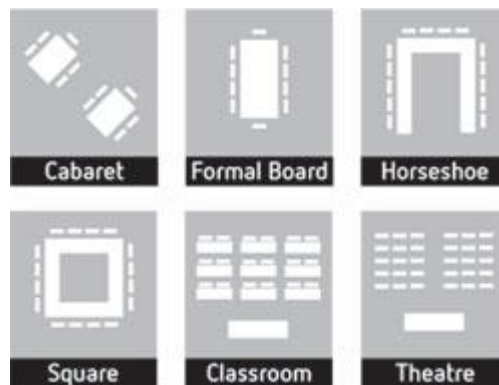

## Room Hire

Redbridge Primary school offers venue hire.

We have 3 rooms available for use by community groups and businesses.

The types of events and activities we support are community groups, birthday parties, local courses, workshops, regular adult learning activities, student activities and one-off meetings.

## Layout

## Capacity and Layout Options:

### Facilities:

- Interactive white board with built in projector and speakers
- Windows 7 PC + DVD player
- Laptop Input: VGA + HDMI
- Audio for PC, DVD